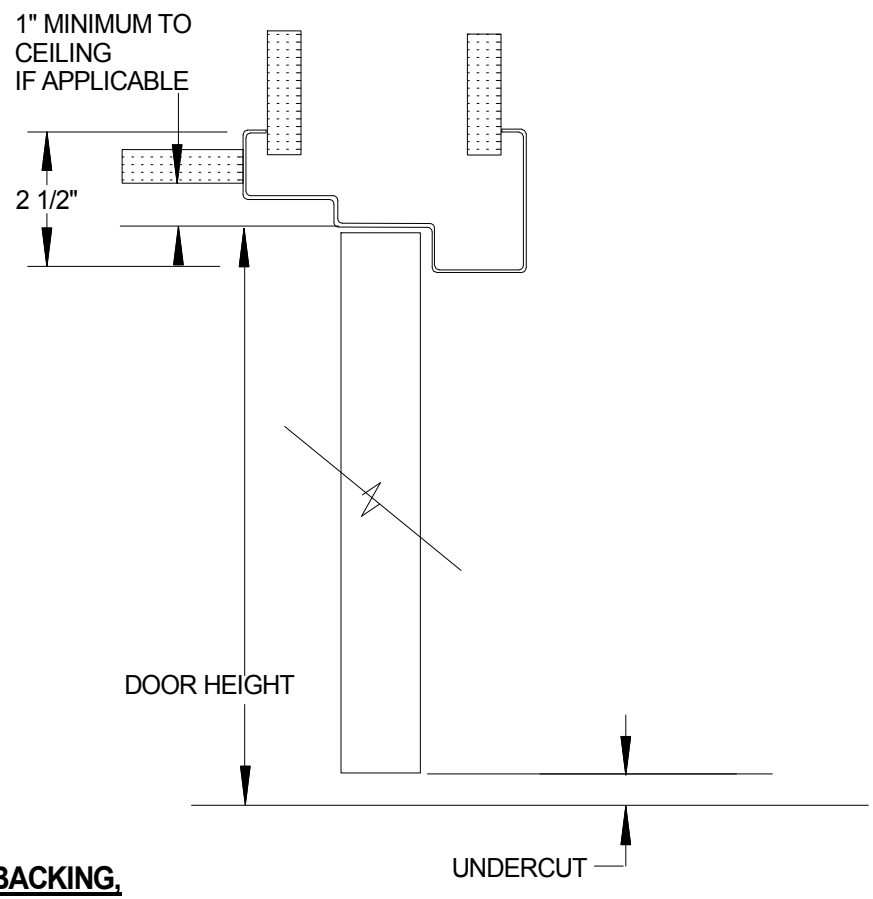

Integrated Door Systems, Kirkland WA  
 425-823-3054 | www.integrated-door.com

**CLOSER BACKING,**

MAGNETIC HOLD OPEN,  
 J-BOX REQUIRED.

CLEAR CORRIDOR

DOOR HEIGHT

UNDERCUT