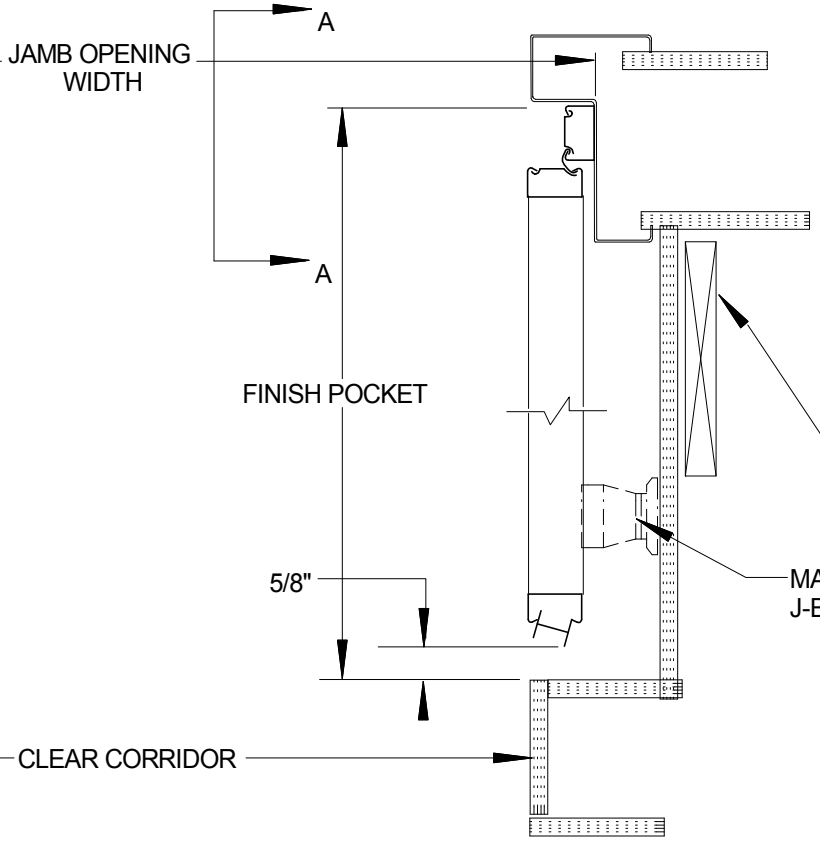

Integrated Door Systems, Kirkland WA  
 425-823-3054 | www.integrated-door.com

**CLOSER BACKING,**

MAGNETIC HOLD OPEN,  
 J-BOX REQUIRED.

CLEAR CORRIDOR

DOOR HEIGHT

UNDERCUT