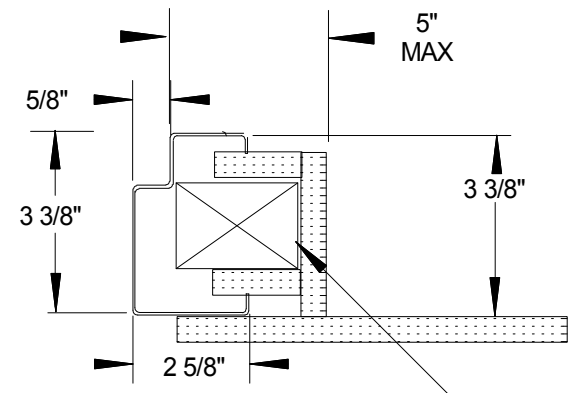

Integrated Door Systems, Kirkland WA  
425-823-3054 | info@integrated-door.com

ELEVATOR FRAME

ELEV. WIDTH

CLOSER BACKING  
SEE ELEVATION

MAGNETIC HOLD OPEN,  
J-BOX REQUIRED