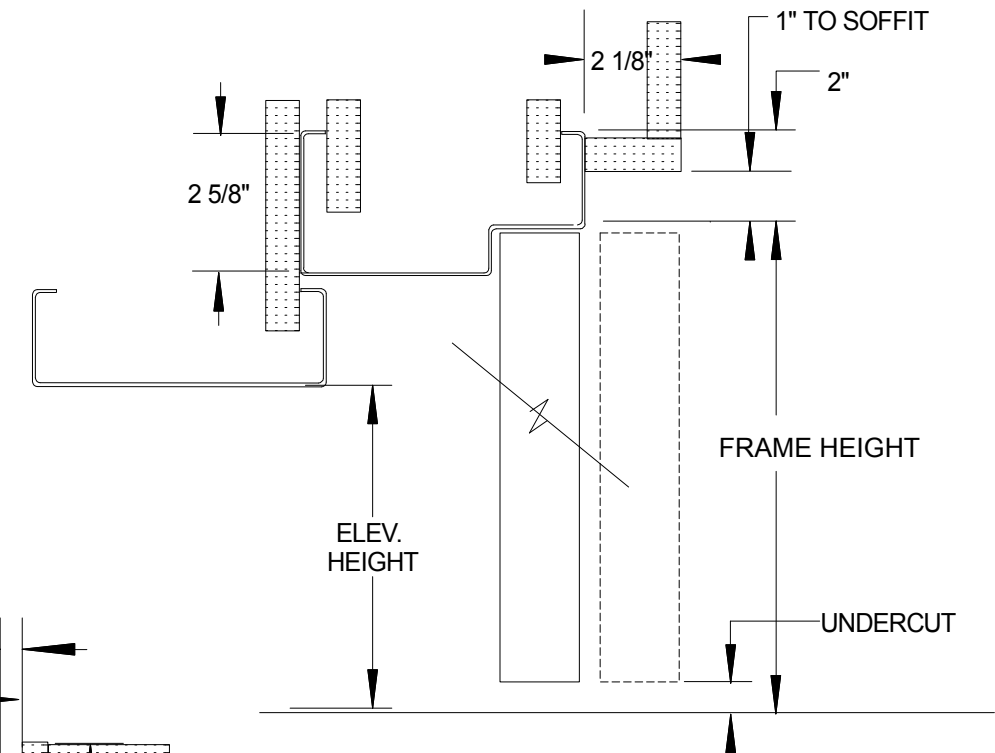

Integrated Door Systems, Kirkland WA  
425-823-3054 | info@integrated-door.com

ELEVATOR FRAME

ELEV. WIDTH

CLOSER BACKING  
SEE ELEVATION

MAGNETIC HOLD OPEN,  
J-BOX REQUIRED