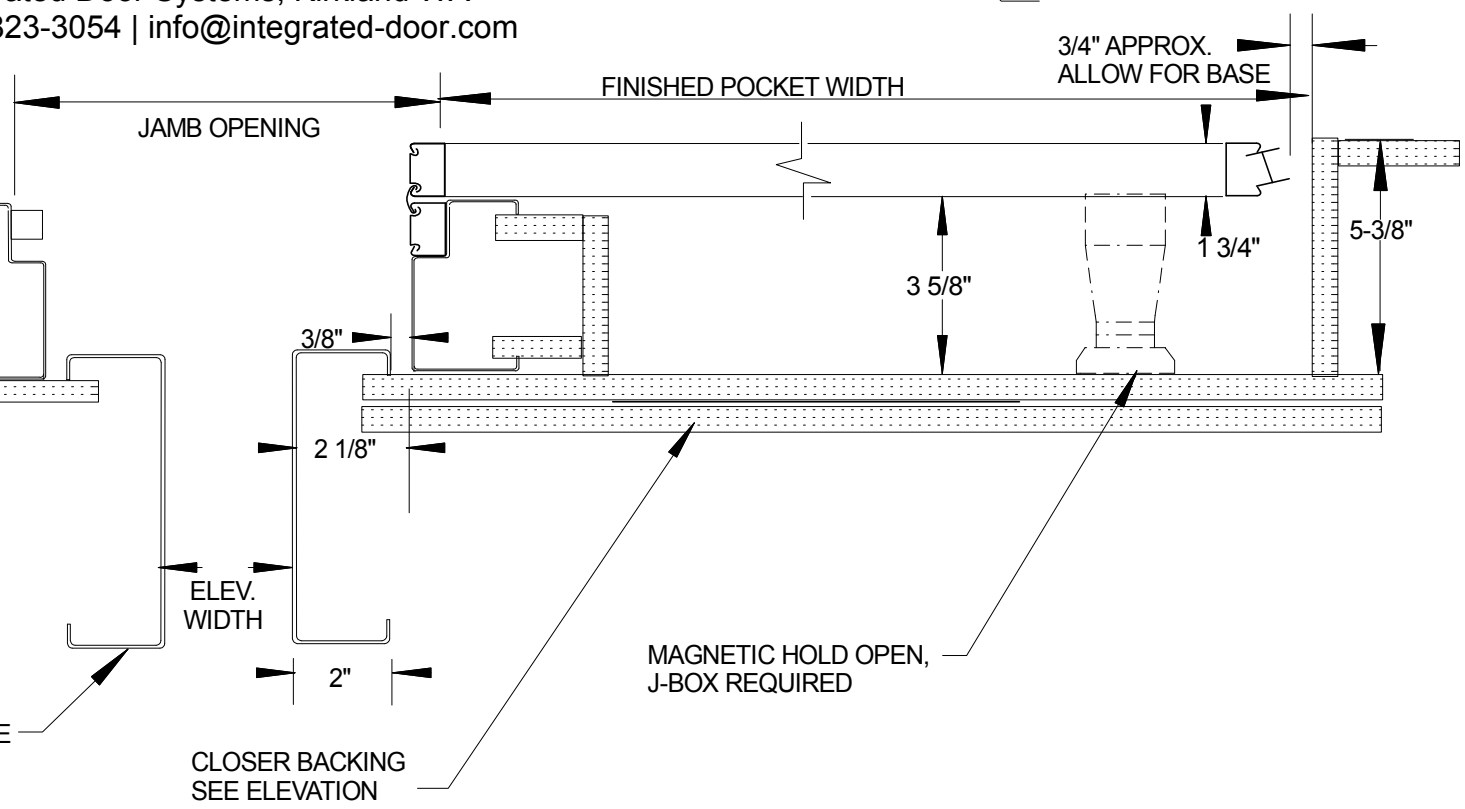

Integrated Door Systems, Kirkland WA  
425-823-3054 | info@integrated-door.com

ELEVATOR FRAME

ELEV. WIDTH

CLOSER BACKING  
SEE ELEVATION

MAGNETIC HOLD OPEN,  
J-BOX REQUIRED