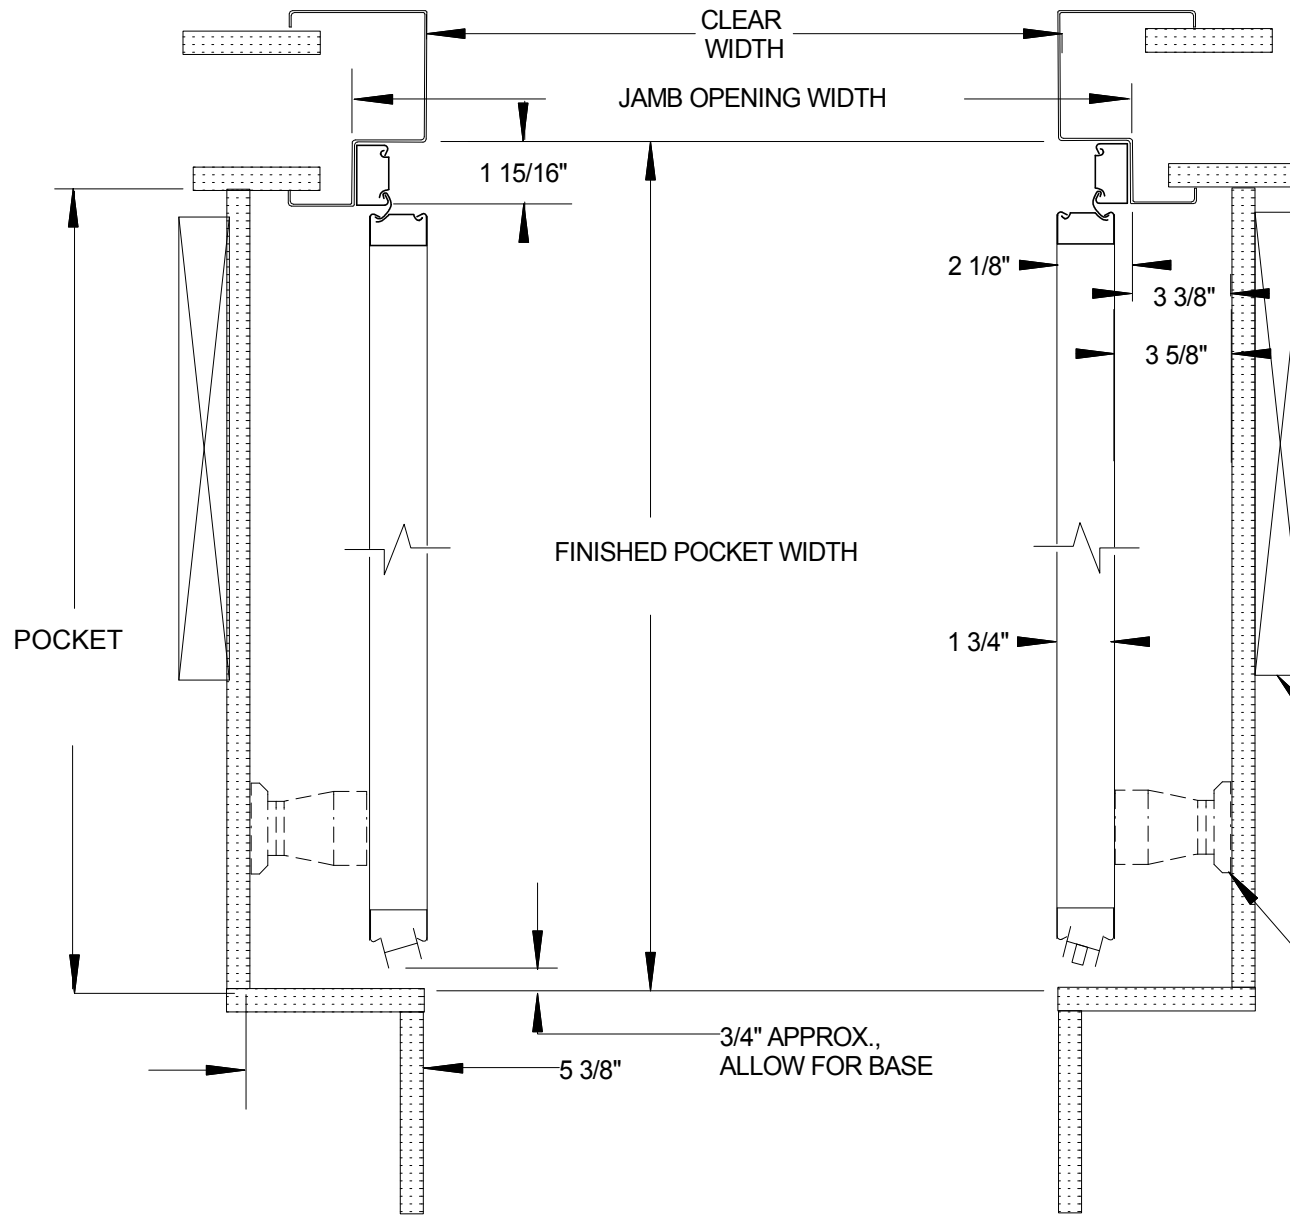

Integrated Door Systems, Kirkland WA
425-823-3054 | info@integrated-door.com

**CLOSER BACKING,
SEE ELEVATION**

MAGNETIC HOLD OPEN,
J-BOX REQUIRED.

HEAD DETAIL