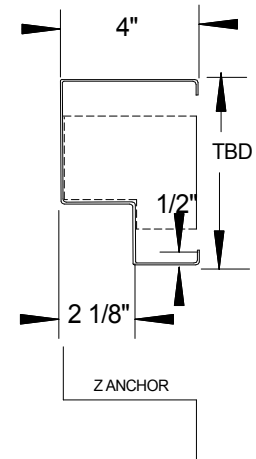

Integrated Door Systems, Kirkland WA
425-823-3054 | info@integrated-door.com

**CLOSER BACKING,
SEE ELEVATION**

MAGNETIC HOLD OPEN,
J-BOX REQUIRED.

HEAD DETAIL