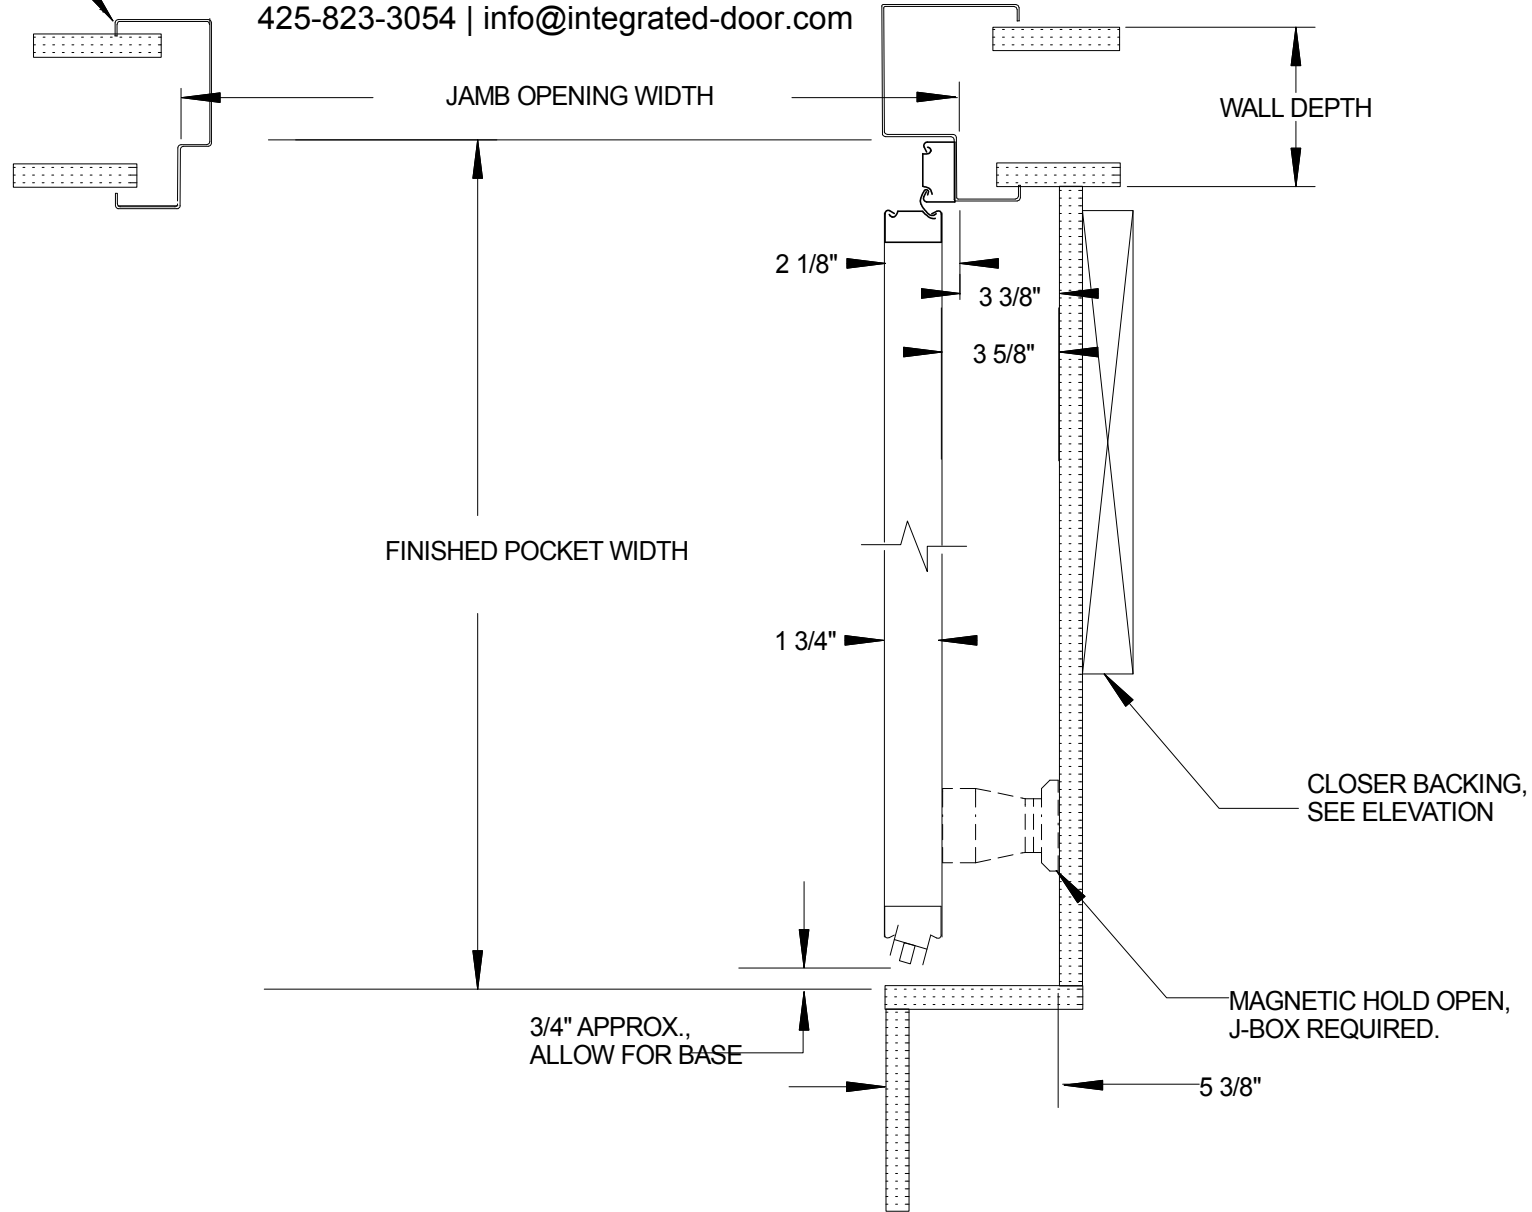

1/2" RETURNS

Integrated Door Systems, Kirkland WA
425-823-3054 | info@integrated-door.com

HEAD DETAIL