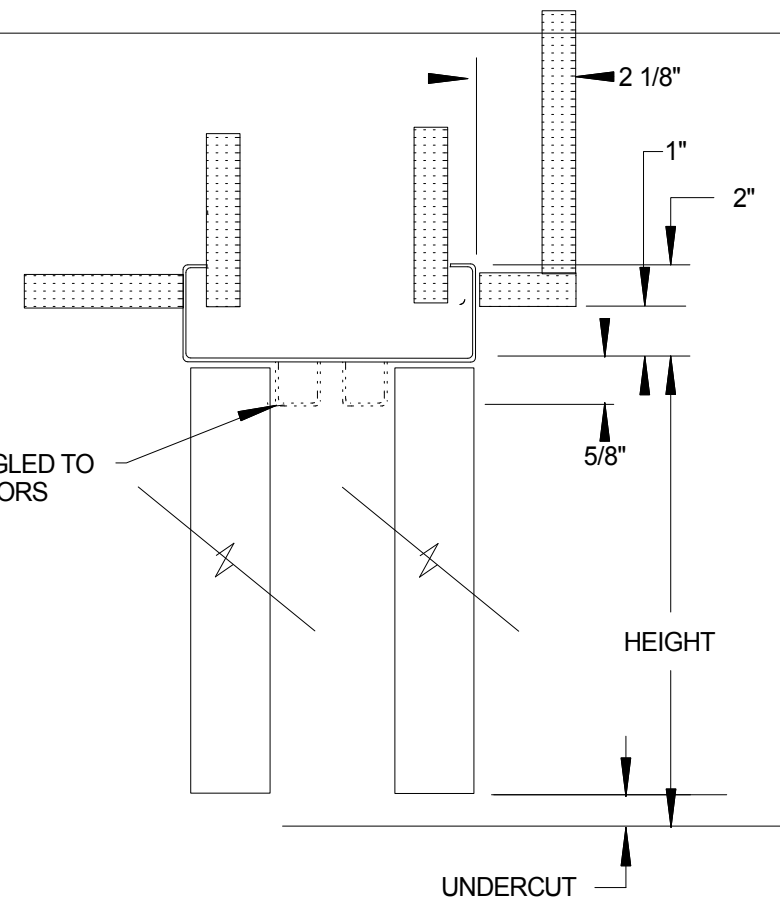

STOPS ANGLED TO MATCH DOORS

CLOSER BACKING

Integrated Door Systems, Kirkland WA
425-823-3054 | info@integrated-door.com